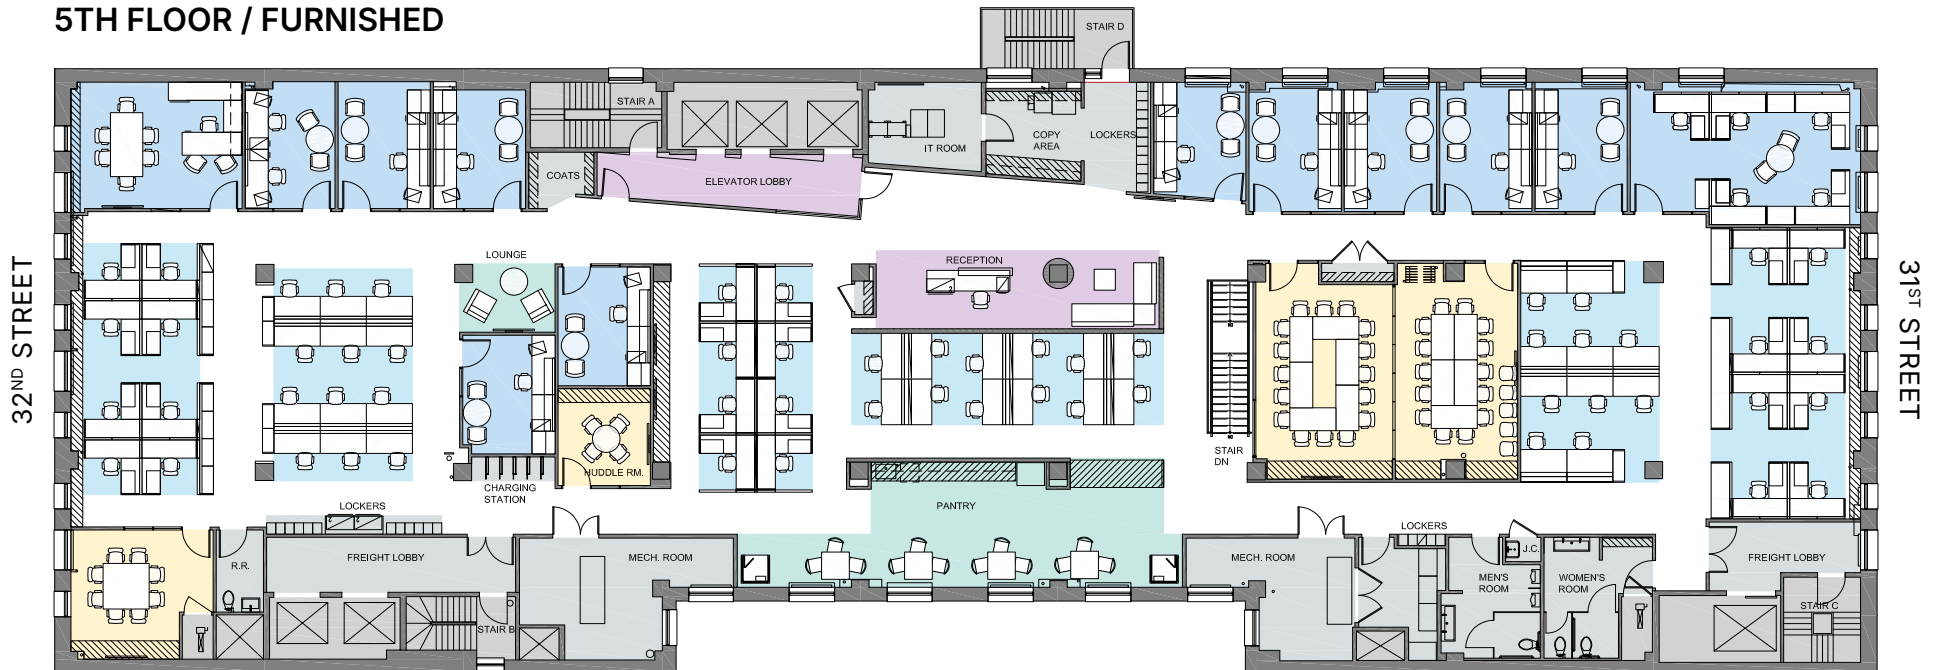

ENTIRE 4TH & 5TH FLOORS

32,000 RSF Opportunity

- Full Floor Open Layout
- Abundant Natural Light
- Operable Windows
- Interconnecting Stairwell
- Fully-Furnished
- 60 Workstations
- 9 Offices
- 4 Conference & Meeting Rooms
- 1 Pantry
- 3 Restrooms

4TH FLOOR / FURNISHED

6 | EAST
32ND ST

ENTIRE 4TH & 5TH FLOORS

32,000 RSF Opportunity

- Full Floor Open Layout
- Abundant Natural Light
- Operable Windows
- Interconnecting Stairwell
- Fully-Furnished
- 63 Workstations
- 11 Offices
- 3 Conference & Meeting Rooms
- 1 Pantry
- 3 Restrooms

5TH FLOOR / FURNISHED

6 | EAST
32ND ST