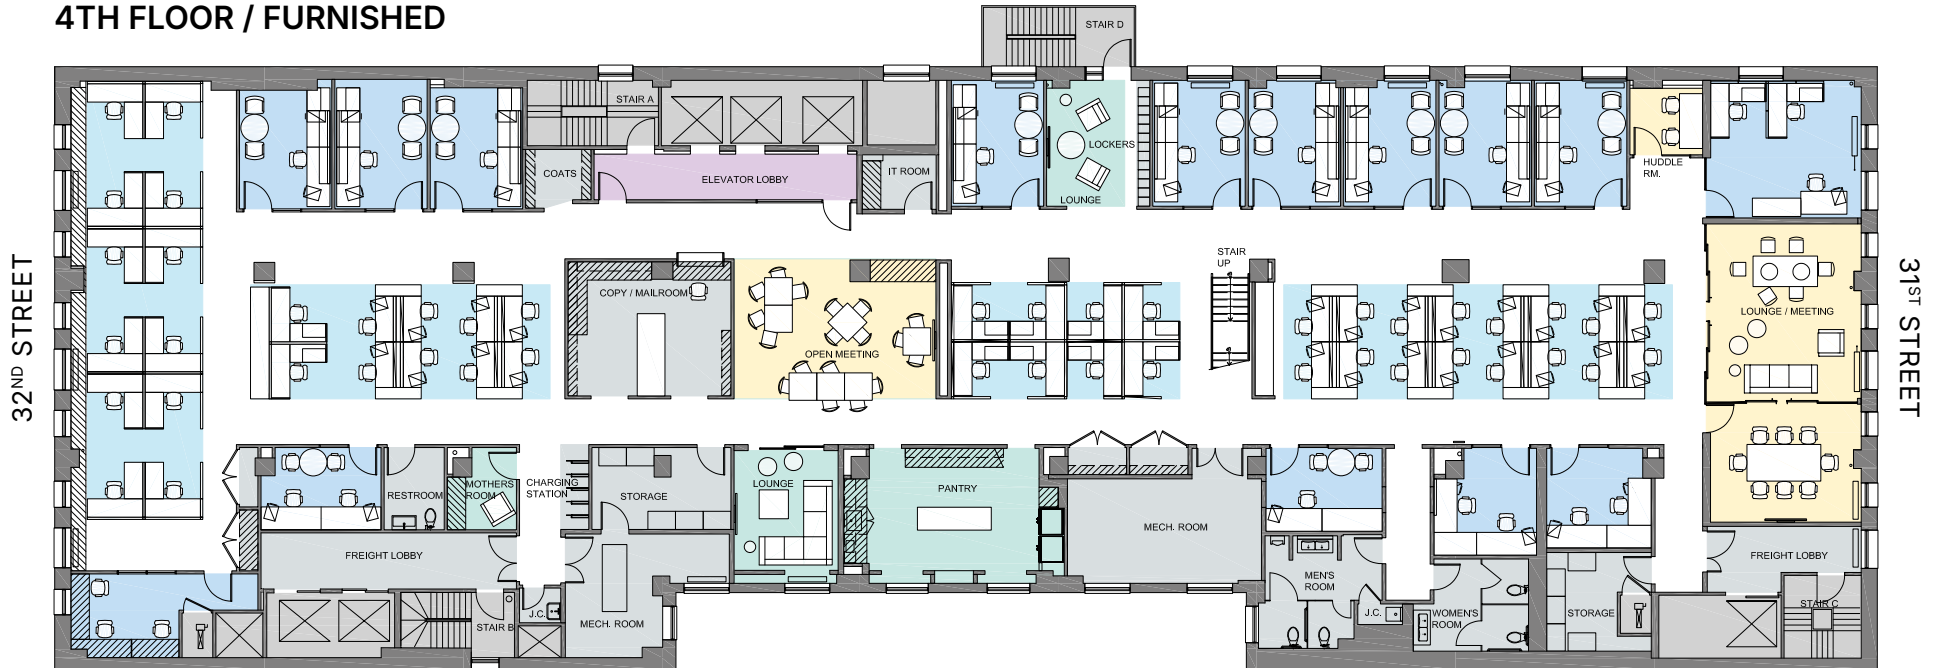

ENTIRE 4TH & 5TH FLOORS

32,000 RSF Opportunity

- Full Floor Open Layout
- Abundant Natural Light
- Operable Windows
- Interconnecting Stairwell
- Fully-Furnished
- 60 Workstations
- 9 Offices
- 4 Conference & Meeting Rooms
- 1 Pantry
- 3 Restrooms

4TH FLOOR / FURNISHED

6 | EAST
32ND ST

ENTIRE 4TH & 5TH FLOORS

32,000 RSF Opportunity

- Full Floor Open Layout
- Abundant Natural Light
- Operable Windows
- Interconnecting Stairwell
- Fully-Furnished
- 63 Workstations
- 11 Offices
- 3 Conference & Meeting Rooms
- 1 Pantry
- 3 Restrooms

5TH FLOOR / FURNISHED

6 | EAST
32ND ST